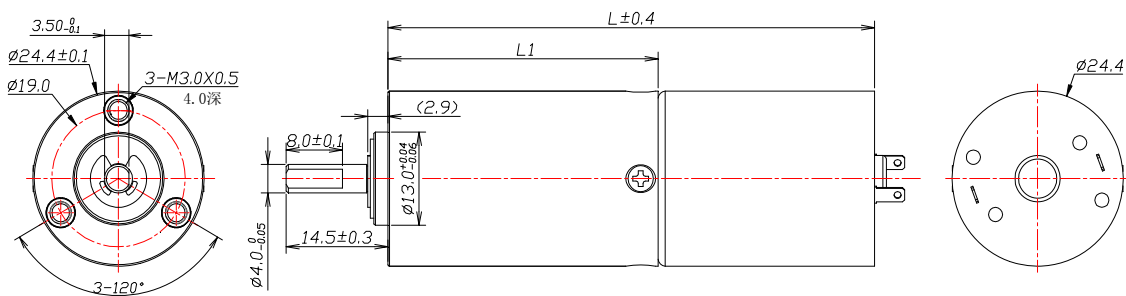

ZWBPD024024

Application: Eyebrow pencil, Camera, Health care product, Auto watering device, and etc.

Standard Plastic Geared Motor

Output Power: 0.05W-1.5W

Metal output shaft

Model	Application Parameters								Overall Length	Rated Torque of Gear Box	Instant Torque of Gear Box	Gear Ratio	Gear Box Length		
	Rated	At No Load		At Rated Load			mm	gf.cm						gf.cm	mm
	Voltage	Speed	Current	Speed	Current	Torque									
	VDC	rpm	mA	rpm	mA	gf.cm							mN.m		
ZWBPD024024-4	12.0	1460	70	1259	215	74	7.2	49.6	15000	45000	4	18.8			
ZWBPD024024-6	12.0	973	70	839	215	111	10.9		15000	45000	6				
ZWBPD024024-16	12.0	365	75	315	215	248	24.4	55.5	15000	45000	16	24.7			
ZWBPD024024-24	12.0	243	75	210	215	373	36.5		15000	45000	24				
ZWBPD024024-36	12.0	162	75	140	215	559	54.8		15000	45000	36				
ZWBPD024024-64	12.0	91	75	79	220	835	81.8	62.5	15000	45000	64	31.7			
ZWBPD024024-96	12.0	61	75	52	220	1144	112.2		15000	45000	96				
ZWBPD024024-144	12.0	41	75	35	220	1878	184.1		15000	45000	144				
ZWBPD024024-216	12.0	27	75	23	220	2817	276.2		15000	45000	216				
ZWBPD024024-256	12.0	23	80	20	220	2804	275.0	69.5	15000	45000	256	38.7			
ZWBPD024024-384	12.0	15	80	13	220	4206	412.5		15000	45000	384				
ZWBPD024024-576	12.0	10	80	9	220	6309	618.7		15000	45000	576				
ZWBPD024024-864	12.0	7	80	6	220	9464	928.1		15000	45000	864				
ZWBPD024024-1296	12.0	5	80	4	220	12000	1176.8		15000	45000	1296				

* Above specifications are subject to change without notice, just for reference and customizable according to requirements

塑胶外壳 Plastic Cover